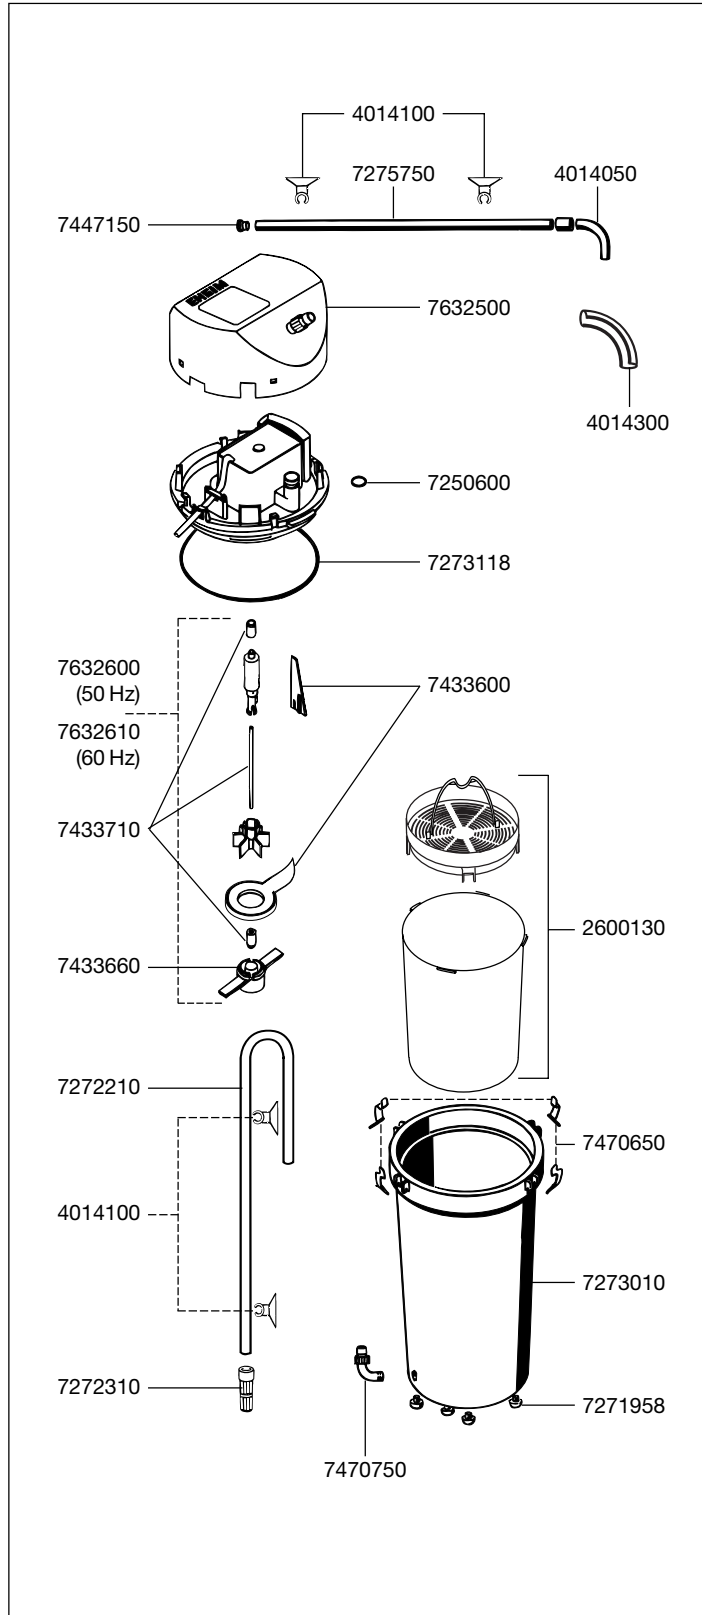

# 1213 Pump head

## 2213 External filter

Spare parts. Subject to change without prior notice.

Type	230 V / 50 Hz Europe	120 V / 60 Hz USA	240 V / 50 Hz GB	240 V / 50 Hz AUS	220 V / 60 Hz
<b>1213</b>	1213019	1213099	1213119	1213129	1213189
<b>2213</b>	2213010	-	2213500	-	-
<b>2213</b>	2213020	-	2213510	-	2213620
<b>2213</b>	2213050	2213370	2213520	2213550	-

Order no.	Spare part
1213	Pump head
2600130	Filter media container (not for 2313)
4004940	Hose, pressure and suction side
4009560	Set of cleaning brushes (not shown)
4014050	Elbow connector
4014100	Suction cup with clip ø 13 mm (2 pcs.)
4014300	Hose sleeve
7250600	O-ring (2 pieces)
7271958	Rubber feet set (5 pieces)
7272210	Intake pipe ø 13 mm
7272310	Inlet strainer
7273010	Canister
7273050	Lattice screen (for 2213 without filter media container)
7273118	O-ring
7275750	Outlet jet pipe
7400008	Filter bag (not shown)
7433600	Pump cover with insert
7433660	Securing piece with bushing (only for 1211, 1213 and 1713)
7433710	Set: Shaft with bushings (for 1211, 1213 and 1713)
7447150	Set of pipe plugs
7470650	Spring clip (4 pieces)
7470750	Threaded connector
7476000	Accessories bag
7632500	Cover
7632600	Set: Impeller complete (50 Hz)
7632610	Set: Impeller complete (60 Hz)